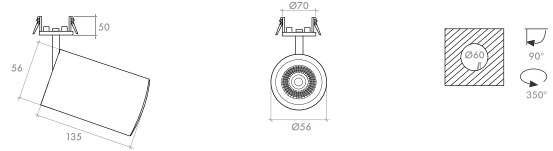

PLED 2323

IP20/44/54       

Example of Code 2323.5.24.27.9.1.N.HL

Main Code	Watt	Degree	CCT	CRI	Finishes	Driver	Accessories
2323	5 - 5W	24 - Narrow	27 - 2700K	8 - ≥ 80	1 - White	N - Non Dim	HL - Honeycomb Louvre
	7 - 7W	36 - Medium	30 - 3000K	9 - ≥ 90	2 - Grey	DA - DALI	
		60 - Wide	35 - 3500K		3 - Black		
			40 - 4000K		4 - Special Colour*		
					5 - Two Colour Option*		