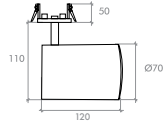

**PLED 2346**

IP20/40

**Example of Code** 2346.7.24.30.9.1.N.TG

Main Code	Watt	Degree	CCT	CRI	Finishes	Driver	Accessories
<b>2346</b>	7 - 7W	16 - Narrow	27 - 2700K	8 - ≥ 80	1 - White	N - Non Dim	TG - Tempered Glass
	10 - 10W	24 - Medium	30 - 3000K	9 - ≥ 90	2 - Grey	DA - DALI	WH - White Holding Ring
	13 - 13W	45 - Wide	35 - 3500K		3 - Black	PH - Phase Dim	BA - Black Anti - Glare
	18 - 18W		40 - 4000K		4 - Special Colour*		HL - Honeycomb Louvre