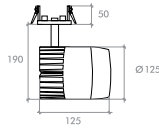

PLED 2398

IP20/40

Example of Code 2398.30.24.27.9.1.N.HL

Main Code	Watt	Degree	CCT	CRI	Finishes	Driver	Accessories
2398	30 - 30W	16 - Narrow	27 - 2700K	8 - ≥ 80	1 - White	N - Non Dim	TG - Tempered Glass
	35 - 35W	24 - Medium	30 - 3000K	9 - ≥ 90	2 - Grey	DA - DALI	WH - White Holding Ring
	42 - 42W	45 - Wide	35 - 3500K		3 - Black	PH - Phase Dim	BA - Black Anti - Glare
			40 - 4000K		4 - Special Colour*		HL - Honeycomb Louvre