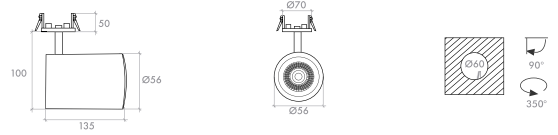

PLED 2423

IP20/44/54       

Example of Code 2423.5.24.27.9.1.N.HL

| Main Code | Watt | Degree | CCT | CRI | Finishes | Driver | Accessories |
|-------------|--------|------------------------|---------------------|-----------|-----------|-------------|-----------------------|
| 2423 | 5 - 5W | 24 - Narrow | 27 - 2700K | 8 - ≥ 80 | 1 - White | N - Non Dim | HL - Honeycomb Louvre |
| | 7 - 7W | 36 - Medium | 30 - 3000K | 9 - ≥ 90 | 2 - Grey | DA - DALI | |
| | | 60 - Wide | 35 - 3500K | 3 - Black | | | |
| | | 40 - 4000K | 4 - Special Colour* | | | | |
| | | 5 - Two Colour Option* | | | | | |