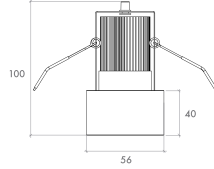

PLED 3032

IP20

Sirius Semi - Recessed

www.prolux.com.tr

Product Collection 2020

Example of Code 3032.2.15.27.9.1.N

Main Code	Watt	Degree	CCT	CRI	Finishes	Driver
3032	1 - 1W	15 - Narrow	27 - 2700K	8 - ≥ 80	1 - White	N - Non Dim
	2 - 2W	30 - Medium	30 - 3000K	9 - ≥ 90	2 - Grey	DA - DALI
	3 - 3W	45 - Wide	40 - 4000K		3 - Black	
					4 - Special Colour*	