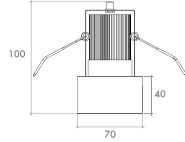

PLED 3034

IP20/44/54

Example of Code 3034.7.24.27.9.1.N.HL

Main Code	Watt	Degree	CCT	CRI	Finishes	Driver	Accessories
3034	7 - 7W	24 - Narrow	27 - 2700K	8 - ≥ 80	1 - White	N - Non Dim	HL - Honeycomb Louvre
	10 - 10W	36 - Medium	30 - 3000K	9 - ≥ 90	2 - Grey	DA - DALI	
		60 - Wide	35 - 3500K		3 - Black	PH - Phase Dim	
	40 - 4000K		4 - Special Colour*	TR - Triac			
	5 - Two Colour Option*		V - 1 / 10V				

Lumens (Output)	Watt	2700K	3000K
3034	7W	530lm	540lm
	10W	730lm	750lm

Notes * On request