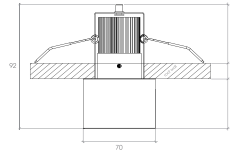

PLED 3044

IP20/40

Example of Code 3044.7.24.30.9.1.N.TG

Main Code	Watt	Degree	CCT	CRI	Finishes	Driver	Accessories
3044	7 - 7W	16 - Narrow	27 - 2700K	8 - ≥ 80	1 - White	N - Non Dim	TG - Tempered Glass
	10 - 10W	24 - Medium	30 - 3000K	9 - ≥ 90	2 - Grey	DA - DALI	WH - White Holding Ring
	13 - 13W	45 - Wide	35 - 3500K		3 - Black	PH - Phase Dim	BA - Black Anti - Glare
			40 - 4000K		4 - Special Colour*	TR - Triac	HL - Honeycomb Louvre
						V - 1 / 10V	CR - Cross Louvre