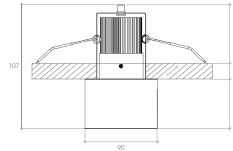

PLED 3045

IP20/40

Example of Code 3045.18.24.27.9.1.N.HL

Main Code	Watt	Degree	CCT	CRI	Finishes	Driver	Accessories
3045	18 - 18W	24 - Medium	27 - 2700K	8 - ≥ 80	1 - White	N - Non Dim	TG - Tempered Glass
	22 - 22W	45 - Wide	30 - 3000K	9 - ≥ 90	2 - Grey	DA - DALI	WH - White Holding Ring
			35 - 3500K		3 - Black	PH - Phase Dim	BA - Black Anti - Glare
			40 - 4000K		4 - Special Colour*	TR - Triac	HL - Honeycomb Louvre
					V - 1 / 10V	CR - Cross Louvre	