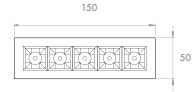

PLED 4325

Example of Code 4325.2.34.27.9.1.N

Main Code	Watt	Degree	CCT	CRI	Finishes	Driver
4325	1 - 5x1W	12 - Narrow	27 - 2700K	8 - ≥ 80	1 - White	N - Non Dim
	2 - 5x2W	34 - Medium	30 - 3000K	9 - ≥ 90	2 - Grey	DA - DALI**
	3 - 5x3W	48 - Wide	40 - 4000K		3 - Black	
					4 - Special Colour*	

Lumens (Output)	Watt	3000K	4000K
4325	5x1W	5x65lm	5x70lm
	5x2W	5x135lm	5x140lm
	5x3W	5x200lm	5x210lm

Notes * On request
 ** Body Dimensions change according to the dali option