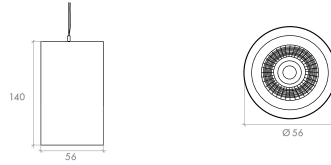

**PLED 5008**

IP20/44/54       

**Example of Code** 5008.7.24.27.9.1.N.HL

Main Code	Watt	Degree	CCT	CRI	Finishes	Driver	Accessories
<b>5008</b>	7 - 7W	24 - Narrow	27 - 2700K	8 - ≥ 80	1 - White	N - Non Dim	HL - Honeycomb Louvre
		36 - Medium	30 - 3000K	9 - ≥ 90	2 - Grey	DA - DALI **	
		60 - Wide	35 - 3500K		3 - Black		
			40 - 4000K		4 - Special Colour*		

Lumens (Output)	Watt	2700K	3000K
<b>5008</b>	7W	630lm	660lm

**Notes** \* On request  
 \*\* Body Dimensions change according to the dali, phase dim, triac and 1/10V options.