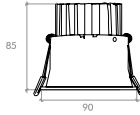

PLED 6020

IP20/40/54/65

Example of Code 6020.7.24.27.9.1.N.HL

Main Code	Watt	Degree	CCT	CRI	Finishes	Driver	Accessories
6020	7 - 7W	24 - Narrow	27 - 2700K	8 - ≥ 80	1 - White	N - Non Dim	HL - Honeycomb Louvre
	10 - 10W	36 - Medium	30 - 3000K	9 - ≥ 90	2 - Grey	DA - DALI	
	13 - 13W	60 - Wide	35 - 3500K		3 - Black	PH - Phase Dim	
			40 - 4000K		4 - Special Colour*	TR - Triac	
					5 - Two Colour Option*	V - 1 / 10V	