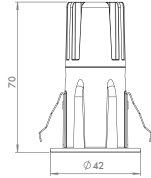

PLED 6120

IP20       

Example of Code 6120.2.15.27.9.1.N

Main Code	Watt	Degree	CCT	CRI	Finishes	Driver
6120	1 - 1W	15 - Narrow	27 - 2700K	8 - ≥ 80	1 - White	N - Non Dim
	2 - 2W	30 - Medium	30 - 3000K	9 - ≥ 90	2 - Grey	DA - DALI
	3 - 3W	45 - Wide	40 - 4000K		3 - Black	
					4 - Special Colour*	