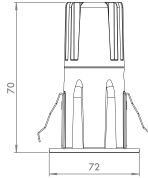

PLED 6224

IP20       

Example of Code 6224.2.15.27.9.1.N

Main Code	Watt	Degree	CCT	CRI	Finishes	Driver
6224	1 - 4x1W	15 - Narrow	27 - 2700K	8 - ≥ 80	1 - White	N - Non Dim
	2 - 4x2W	30 - Medium	30 - 3000K	9 - ≥ 90	2 - Grey	DA - DALI
	3 - 4x3W	45 - Wide	40 - 4000K		3 - Black	
					4 - Special Colour*	