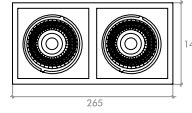

**PLED 6252**

IP20/40

**Example of Code** 6252.18.45.27.9.1.DA.HL

Main Code	Watt	Degree	CCT	CRI	Finishes	Driver	Accessories
<b>6252</b>	18 - 2x18W	24 - Medium	27 - 2700K	8 - ≥ 80	1 - White	N - Non Dim	TG - Tempered Glass
	22 - 2x22W	45 - Wide	30 - 3000K	9 - ≥ 90	2 - Grey	DA - DALI	WH - White Holding Ring
	26 - 2x26W		35 - 3500K		3 - Black	PH - Phase Dim	BA - Black Anti - Glare
			40 - 4000K		4 - Special Colour*	TR - Triac	HL - Honeycomb Louvre
					V - 1 / 10V	CR - Cross Louvre	
					EX - Excluded		