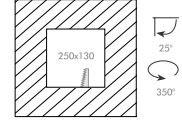

**PLED 6252**

IP20/40

**Example of Code** 6252.18.45.27.9.1.DA.HL

Main Code	Watt	Degree	CCT	CRI	Finishes	Driver	Accessories
<b>6252</b>	18 - 2x18W	24 - Medium	27 - 2700K	8 - ≥ 80	1 - White	N - Non Dim	TG - Tempered Glass
	22 - 2x22W	45 - Wide	30 - 3000K	9 - ≥ 90	2 - Grey	DA - DALI	WH - White Holding Ring
	26 - 2x26W		35 - 3500K		3 - Black	PH - Phase Dim	BA - Black Anti - Glare
			40 - 4000K		4 - Special Colour*	TR - Triac	HL - Honeycomb Louvre
					V - 1 / 10V	CR - Cross Louvre	
					EX - Excluded		