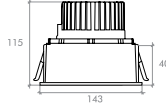

**PLED 6252**

IP20/40

**Example of Code** 6252.18.45.27.9.1.DA.HL

Main Code	Watt	Degree	CCT	CRI	Finishes	Driver	Accessories
<b>6252</b>	18 - 2x18W	24 - Medium	27 - 2700K	8 - ≥ 80	1 - White	N - Non Dim	TG - Tempered Glass
	22 - 2x22W	45 - Wide	30 - 3000K	9 - ≥ 90	2 - Grey	DA - DALI	WH - White Holding Ring
	26 - 2x26W		35 - 3500K		3 - Black	PH - Phase Dim	BA - Black Anti - Glare
			40 - 4000K		4 - Special Colour*	TR - Triac	HL - Honeycomb Louvre
					V - 1 / 10V	CR - Cross Louvre	
					EX - Excluded		