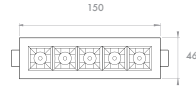

PLED 6325

IP20       

Example of Code 6325.2.34.27.9.1.N

Main Code	Watt	Degree	CCT	CRI	Finishes	Driver
6325	1 - 5x1W	12 - Narrow	27 - 2700K	8 - ≥ 80	1 - White	N - Non Dim
	2 - 5x2W	34 - Medium	30 - 3000K	9 - ≥ 90	2 - Grey	DA - DALI
	3 - 5x3W	48 - Wide	40 - 4000K		3 - Black	
					4 - Special Colour*	

Lumens (Output)	Watt	3000K	4000K
6325	5x1W	5x65lm	5x70lm
	5x2W	5x135lm	5x140lm
	5x3W	5x200lm	5x210lm

Notes * On request