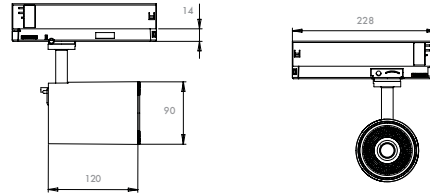

**PLED 1347**

IP20/40       

**Example of Code** 1347.18.24.27.9.1.N.HL

Main Code	Watt	Degree	CCT	CRI	Finishes	Driver	Accessories
<b>1347</b>	18 - 18W	24 - Medium	27 - 2700K	8 - ≥ 80	1 - White	N - Non Dim	TG - Tempered Glass
	22 - 22W	45 - Wide	30 - 3000K	9 - ≥ 90	2 - Grey	DA - DALI	WH - White Holding Ring
	26 - 26W		35 - 3500K		3 - Black	PH - Phase Dim**	BA - Black Anti - Glare
			40 - 4000K		4 - Special Colour*		HL - Honeycomb Louvre
							DB - Driver Box