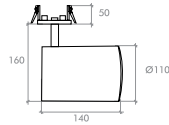

**PLED 2348**

IP20/40

**Example of Code** 2348.30.16.30.9.3.N.WH

Main Code	Watt	Degree	CCT	CRI	Finishes	Driver	Accessories
<b>2348</b>	30 - 30W	16 - Narrow	27 - 2700K	8 - ≥ 80	1 - White	N - Non Dim	TG - Tempered Glass
	35 - 35W	24 - Medium	30 - 3000K	9 - ≥ 90	2 - Grey	DA - DALI	WH - White Holding Ring
	42 - 42W	45 - Wide	35 - 3500K		3 - Black	PH - Phase Dim	BA - Black Anti - Glare
			40 - 4000K		4 - Special Colour*		HL - Honeycomb Louvre