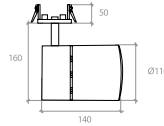

PLED 2358

IP20/40

Example of Code 2358.30.16.30.9.3.N.WH

Main Code	Watt	Degree	CCT	CRI	Finishes	Driver	Accessories
2358	30 - 30W	16 - Narrow	27 - 2700K	8 - ≥ 80	1 - White	N - Non Dim	TG - Tempered Glass
	35 - 35W	24 - Medium	30 - 3000K	9 - ≥ 90	2 - Grey	DA - DALI	WH - White Holding Ring
	42 - 42W	45 - Wide	35 - 3500K		3 - Black	PH - Phase Dim	BA - Black Anti - Glare
			40 - 4000K		4 - Special Colour*		HL - Honeycomb Louvre