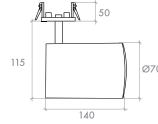

## PLED 2424

IP20/44/54

Example of Code 2424.7.24.27.9.1.N.HL

Main Code	Watt	Degree	CCT	CRI	Finishes	Driver	Accessories
<b>2424</b>	7 - 7W	24 - Narrow	27 - 2700K	8 - ≥ 80	1 - White	N - Non Dim	HL - Honeycomb Louvre
	10 - 10W	36 - Medium	30 - 3000K	9 - ≥ 90	2 - Grey	DA - DALI	
		60 - Wide	35 - 3500K		3 - Black		
			40 - 4000K		4 - Special Colour*		
					5 - Two Colour Option*		