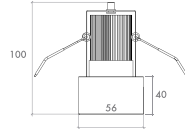

PLED 3033

IP20/44/54

Example of Code 3033.5.24.27.9.1.N.HL

Main Code	Watt	Degree	CCT	CRI	Finishes	Driver	Accessories
3033	5 - 5W	24 - Narrow	27 - 2700K	8 - ≥ 80	1 - White	N - Non Dim	HL - Honeycomb Louvre
		36 - Medium	30 - 3000K	9 - ≥ 90	2 - Grey	DA - DALI	
		60 - Wide	35 - 3500K		3 - Black		
			40 - 4000K		4 - Special Colour*		
					5 - Two Colour Option*		

Lumens (Output)	Watt	2700K	3000K
3033	5W	510lm	530lm

Notes * On request