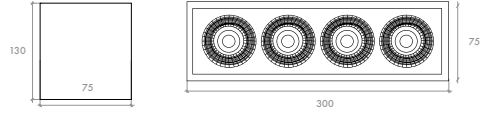

PLED 4246

IP20/44/54       

Example of Code 4246.10.24.27.9.1.N

Main Code	Watt	Degree	CCT	CRI	Finishes	Driver
4246	7 - 4x7W	24 - Narrow	27 - 2700K	8 - ≥ 80	1 - White	N - Non Dim
	10 - 4x10W	36 - Medium	30 - 3000K	9 - ≥ 90	2- Grey	DA - DALI
	13 - 4x13W	60 - Wide	35 - 3500K	35 - 3500K	3 - Black	PH - Phase Dim
			40 - 4000K	4 - Special Colour*	TR - Triac	
			5 - Two Colour Option*	V - 1 / 10V		

Lumens (Output)	Watt	2700K	3000K
4246	4x7W	4x460lm	4x500lm
	4x10W	4x670lm	4x720lm
	4x13W	4x890lm	4x930lm

Notes * On request