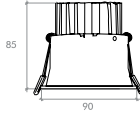

**PLED 6021**

IP20/40/54/65

**Example of Code** 6021.7.24.27.9.1.N.HL

Main Code	Watt	Degree	CCT	CRI	Finishes	Driver	Accessories
<b>6021</b>	7 - 7W	24 - Narrow	27 - 2700K	8 - ≥ 80	1 - White	N - Non Dim	<b>HL</b> - Honeycomb Louvre
	10 - 10W	36 - Medium	30 - 3000K	9 - ≥ 90	2 - Grey	DA - DALI	
	13 - 13W	60 - Wide	35 - 3500K		3 - Black	PH - Phase Dim	
			40 - 4000K		4 - Special Colour*	TR - Triac	
					5 - Two Colour Option*	V - 1 / 10V	