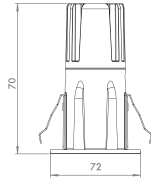

**PLED 6220**

IP20       

**Example of Code** 6220.2.15.27.9.1.N

Main Code	Watt	Degree	CCT	CRI	Finishes	Driver
<b>6220</b>	1 - 1W	15 - Narrow	27 - 2700K	8 - $\geq 80$	1 - White	N - Non Dim
	2 - 2W	30 - Medium	30 - 3000K	9 - $\geq 90$	2 - Grey	DA - DALI
	3 - 3W	45 - Wide	40 - 4000K		3 - Black	
					4 - Special Colour*	