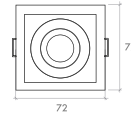

**PLED 6220**

IP20       

**Example of Code** 6220.2.15.27.9.1.N

Main Code	Watt	Degree	CCT	CRI	Finishes	Driver
<b>6220</b>	1 - 1W	15 - Narrow	27 - 2700K	8 - $\geq 80$	1 - White	N - Non Dim
	2 - 2W	30 - Medium	30 - 3000K	9 - $\geq 90$	2 - Grey	DA - DALI
	3 - 3W	45 - Wide	40 - 4000K		3 - Black	
					4 - Special Colour*	