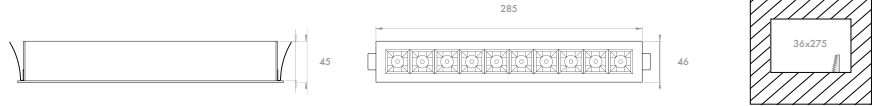

PLED 6330

Example of Code 6330.2.34.27.9.1.N

Main Code	Watt	Degree	CCT	CRI	Finishes	Driver
6330	1 - 10x1W	12 - Narrow	27 - 2700K	8 - ≥ 80	1 - White	N - Non Dim
	2 - 10x2W	34 - Medium	30 - 3000K	9 - ≥ 90	2 - Grey	DA - DALI
	3 - 10x3W	48 - Wide	40 - 4000K		3 - Black	
					4 - Special Colour*	